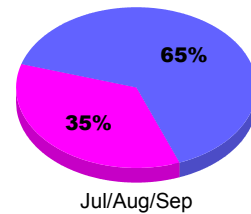

Jul/Aug/Sep

Male Female